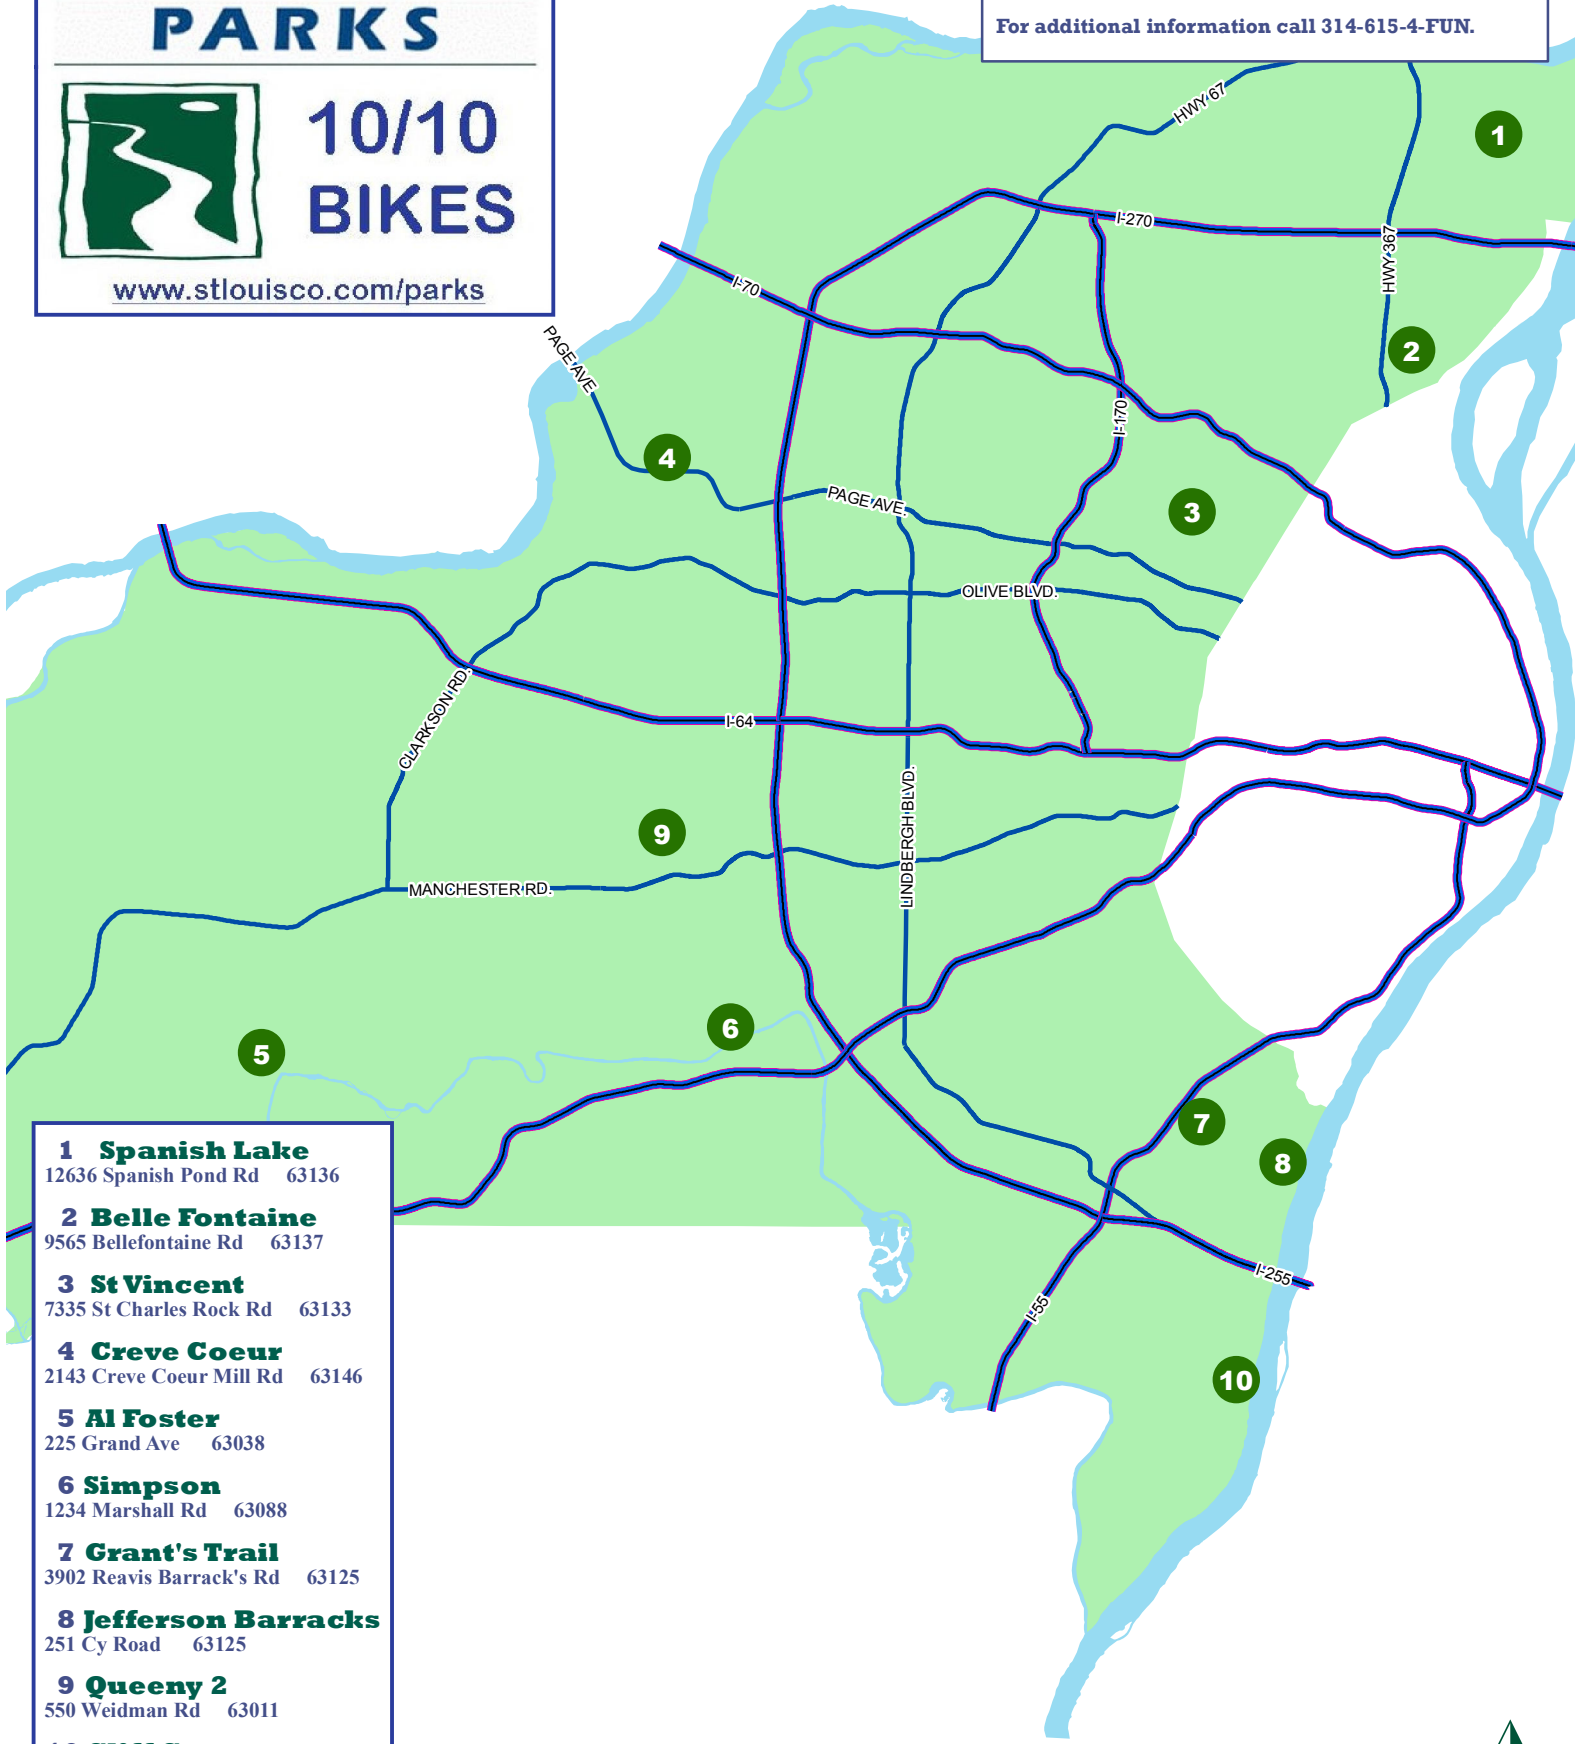

Saint Louis COUNTY PARKS

10/10 BIKES

www.stlouisco.com/parks

St. Louis County Parks 10/10 BIKES Program

(10 Trails / 10 Mile Rides)

To view individual trail maps, click on the circle or park name on the map.

For additional information call 314-615-4-FUN.

- 1 Spanish Lake**
12636 Spanish Pond Rd 63136
- 2 Belle Fontaine**
9565 Bellefontaine Rd 63137
- 3 St Vincent**
7335 St Charles Rock Rd 63133
- 4 Creve Coeur**
2143 Creve Coeur Mill Rd 63146
- 5 Al Foster**
225 Grand Ave 63038
- 6 Simpson**
1234 Marshall Rd 63088
- 7 Grant's Trail**
3902 Reavis Barrack's Rd 63125
- 8 Jefferson Barracks**
251 Cy Road 63125
- 9 Queeny 2**
550 Weidman Rd 63011
- 10 Cliff Cave**
806 Cliff Cave Rd 63129